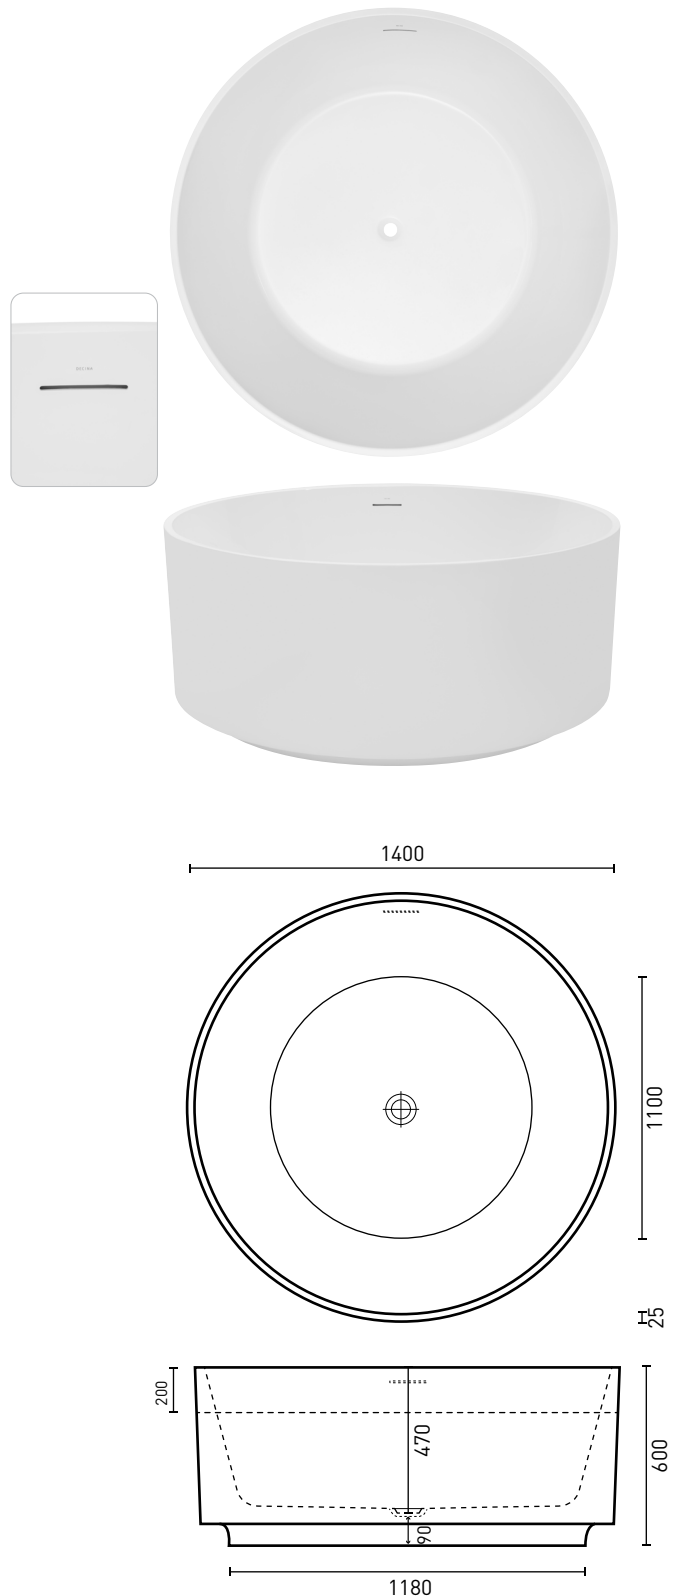

Florecia Freestanding Bath

with Integrated Overflow

Product Code: **FL1400WIO**

The ultimate statement piece for any modern bathroom, the Florecia's round shape & thin bath lip is designed to give a dreamy, day spa feel in any luxury bathroom. Designed with a unique, raised base which casts a shadow from underneath the bath giving it an elegant, refined look. Featuring the sleek integrated overflow built seamlessly into the shell.

- Australian Standard 1172.5:2019
- Integrated Overflow
- Adjustable self-supporting feet
- Full body submersion

PRODUCT SPECIFICATIONS

Colour:	High gloss white
Material:	Premium sanitary grade acrylic
Length:	1400mm
Width:	1400mm
Height:	600mm
Capacity:	290L [200mm below the bath rim]
Bath Type:	Freestanding
Waste Position:	Centre
Net Weight:	75kg
Warranty:	10 years* (refer to decina.com.au)

OPTIONAL ACCESSORIES

For straight through waste connections

- ☒ 40mm Removable Pop-Down Waste
  W/O Chrome **OWA018**

For use when a waste connector is required

- ☒ Pop-down waste & flexi connector Chrome **OWA010**
- ☒ Screw pack for bath pop down **OWA015**
  (necessary for baths with overflow wall thickness greater than 12mm)

DECINA
DISCOVER INDULGENCE

DECINA.COM.AU 1300 DECINA

*Warranty T&Cs apply, visit decina.com.au Decina reserves the right to change specifications without notice. Due to manufacturing tolerances dimensions may vary +/- 5mm. We recommend installation does not start until after delivery. Please confirm all particulars prior to purchase, call 1300 DECINA or visit decina.com.au