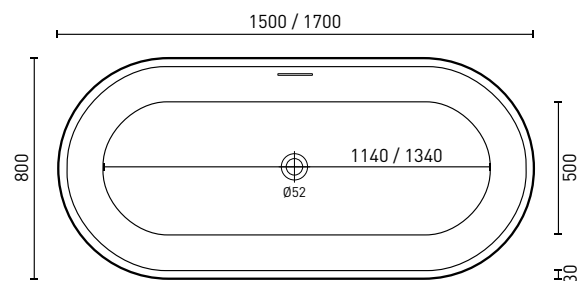

- Integrated overflow
- Australian Standard 1172.5:2019
- Adjustable self-supporting feet
- Lumbar support
- Suitable for dual bathing
- Internal steel support frame

PRODUCT SPECIFICATIONS

Colour:	High gloss white
Material:	Premium sanitary grade acrylic
Length:	1500mm / 1700mm
Width:	800mm
Height:	530mm
Capacity:	121L / 150L [200mm below the bath rim]
Bath Type:	Freestanding
Waste Position:	Centre
Net Weight:	37kg / 41kg
Warranty:	10 years* (refer to decina.com.au)

OPTIONAL ACCESSORIES

For straight through waste connections

- 40mm Removable Pop-Down Waste
W/O Chrome OWA018

For use when a waste connector is required

- Pop-down waste & flexi connector Chrome OWA010
- Screw pack for bath pop down OWA015
(necessary for baths with overflow wall thickness greater than 12mm)
- Sia Headrest Black Curved SY242-B