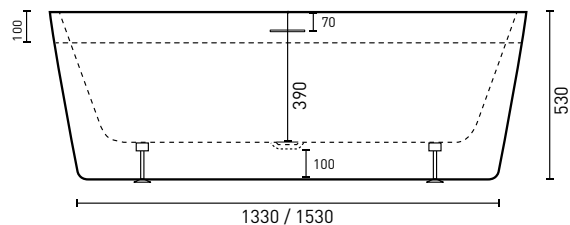

- Integrated overflow
- Australian Standard 1172.5:2019
- Adjustable self-supporting feet
- Lumbar support
- Suitable for dual bathing
- Internal steel support frame

PRODUCT SPECIFICATIONS

Colour:	High gloss white
Material:	Premium sanitary grade acrylic
Length:	1500mm / 1700mm
Width:	800mm
Height:	530mm
Capacity:	121L / 150L [200mm below the bath rim]
Bath Type:	Freestanding
Waste Position:	Centre
Net Weight:	37kg / 41kg
Warranty:	10 years* (refer to decina.com.au)

OPTIONAL ACCESSORIES

For straight through waste connections

- 40mm Removable Pop-Down Waste
W/O Chrome OWA018

For use when a waste connector is required

- Pop-down waste & flexi connector Chrome OWA010
- Screw pack for bath pop down OWA015
(necessary for baths with overflow wall thickness greater than 12mm)
- Sia Headrest Black Curved SY242-B