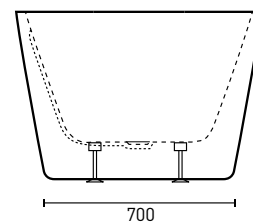

- Integrated overflow
- Australian Standard 1172.5:2019
- Adjustable self-supporting feet
- Lumbar support
- Suitable for dual bathing
- Internal steel support frame

PRODUCT SPECIFICATIONS

Colour:	High gloss white
Material:	Premium sanitary grade acrylic
Length:	1500mm / 1700mm
Width:	800mm
Height:	530mm
Capacity:	121L / 150L [200mm below the bath rim]
Bath Type:	Freestanding
Waste Position:	Centre
Net Weight:	37kg / 41kg
Warranty:	10 years* (refer to decina.com.au)

OPTIONAL ACCESSORIES

For straight through waste connections

- 40mm Removable Pop-Down Waste
W/O Chrome OWA018

For use when a waste connector is required

- Pop-down waste & flexi connector Chrome OWA010
- Screw pack for bath pop down OWA015
(necessary for baths with overflow wall thickness greater than 12mm)
- Sia Headrest Black Curved SY242-B