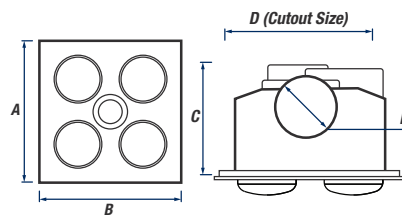

LOW MED HIGH

Myka 4

SLIMLINE BATHROOM 3-IN-1

Slimline 3-in-1 with four 275 watt infrared heat lamps, 10 watt Tri-colour LED, side ducted exhaust.

DIMENSIONS

A	B	C	D	E
370mm	370mm	210mm	320x320mm	125mm

EXHAUST

Air Delivery: 268m³H
Motor Power: 45 watts
Noise Level: 38dB(A)
Ball Bearing: Yes

Duct Outlet: 125mm
Draft Stopper: Yes

LIGHT

Light Type: 83mm LED downlight
Light Wattage: 10 watts
Lumens: 800 Lm

Light Colour: 3000K Warm
(Tri Colour) 4000K Natural
5000K Cool

HEAT

Lamp Type: Heat Lamp
Lamp Wattage: 4 x 275 watts
Safety Switch: Yes

INSTALLATION

Cut Out Size: 320 x 320mm
Fascia Size: 370 x 370mm
Recommended
Min Install Depth: 220mm
Power Input: 220-240V~50Hz
IP Rating: IPX4