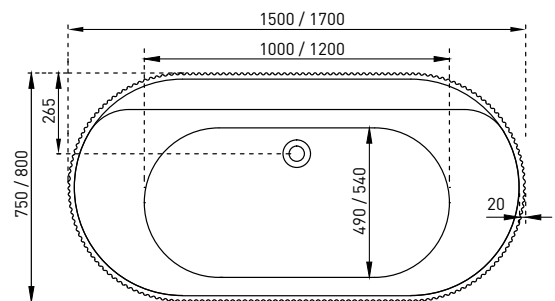

- Australian Standard 1172.5:2019
- Adjustable self-supporting feet
- Built-in overflow
- Suitable for dual bathing
- Comfortable & Stylish
- Vertical Engraved Linear Lines

PRODUCT SPECIFICATIONS

Colour:	Matt white finish
Material:	Premium sanitary grade acrylic
Length:	1500mm / 1700mm
Width:	750/800mm
Height:	580mm
Bath Type:	Freestanding
Waste Position:	Centre
Net Weight:	60kg / 65kg
Warranty:	10 years* (refer to decina.com.au)

STANDARD ACCESSORIES

- Pop-up waste included

OPTIONAL ACCESSORIES

- Sia headrest *Black Curved SY242-B*

PLEASE NOTE:

A flexible bath connector cannot be used with the Viva. Connect the waste directly to the drain.

DECINA
DISCOVER INDULGENCE

[DECINA.COM.AU](https://www.decina.com.au) 1300 DECINA

*Warranty T&Cs apply, visit [decina.com.au](https://www.decina.com.au) Decina reserves the right to change specifications without notice. Due to manufacturing tolerances dimensions may vary +/- 5mm. We recommend installation does not start until after delivery. Please confirm all particulars prior to purchase, call 1300 DECINA or visit [decina.com.au](https://www.decina.com.au)