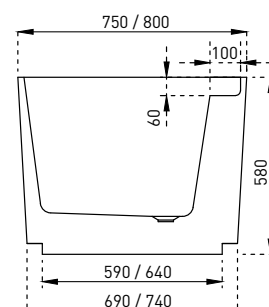

- Australian Standard 1172.5:2019
- Adjustable self-supporting feet
- Built-in overflow
- Suitable for dual bathing
- Comfortable & Stylish
- Vertical Engraved Linear Lines

PRODUCT SPECIFICATIONS

Colour:	Matt white finish
Material:	Premium sanitary grade acrylic
Length:	1500mm / 1700mm
Width:	750/800mm
Height:	580mm
Bath Type:	Freestanding
Waste Position:	Centre
Net Weight:	60kg / 65kg
Warranty:	10 years* (refer to decina.com.au)

STANDARD ACCESSORIES

- Pop-up waste included

OPTIONAL ACCESSORIES

- Sia headrest *Black Curved SY242-B*

PLEASE NOTE:

A flexible bath connector cannot be used with the Viva. Connect the waste directly to the drain.

DECINA
DISCOVER INDULGENCE

[DECINA.COM.AU](https://www.decina.com.au) 1300 DECINA

*Warranty T&Cs apply, visit [decina.com.au](https://www.decina.com.au) Decina reserves the right to change specifications without notice. Due to manufacturing tolerances dimensions may vary +/- 5mm. We recommend installation does not start until after delivery. Please confirm all particulars prior to purchase, call 1300 DECINA or visit [decina.com.au](https://www.decina.com.au)