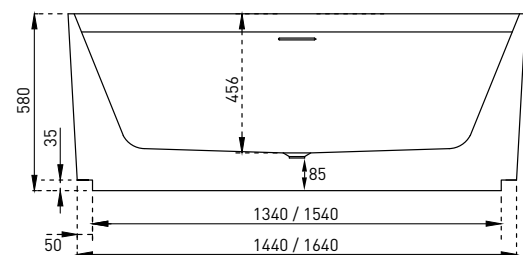

DECINA
DISCOVER INDULGENCE

[DECINA.COM.AU](https://www.decina.com.au) 1300 DECINA

*Warranty T&Cs apply, visit [decina.com.au](https://www.decina.com.au) Decina reserves the right to change specifications without notice. Due to manufacturing tolerances dimensions may vary +/- 5mm. We recommend installation does not start until after delivery. Please confirm all particulars prior to purchase, call 1300 DECINA or visit [decina.com.au](https://www.decina.com.au)