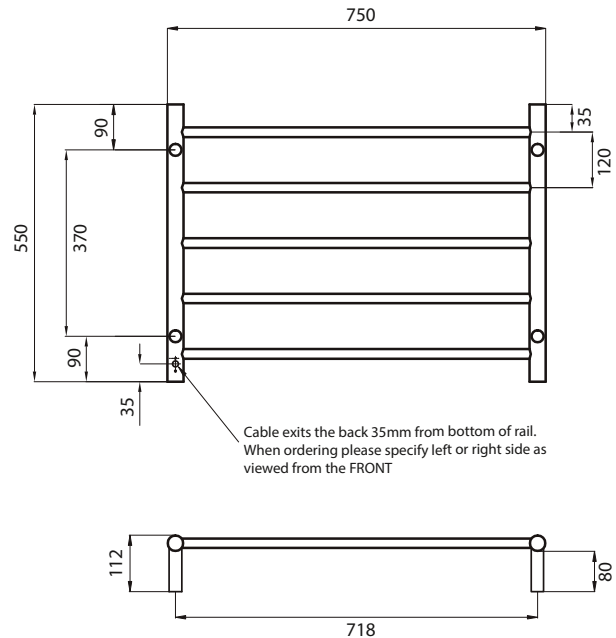

## RTR03 – 240V

ALL FINISHES MANUFACTURED FROM 304 GRADE STAINLESS STEEL  
 IP55 RATED (COLOURED FINISHES ARE IP54 RATED)  
 ALL TOWEL RAILS AVAILABLE WITH EITHER BOTTOM LEFT OR RIGHT OUTPUT  
 ALL STANDARD RAILS ARE DUAL PURPOSE, OFFERING A PLUG AS STANDARD, BUT PACK CONTAINS A HARD WIRING KIT  
 CAN BE MOUNTED UPSIDE DOWN  
 10 YEAR WARRANTY FOR CONSTRUCTION / HEATING ELEMENT  
 COATING ON COLOURED RAILS ARE COVERED BY A 2 YEAR WARRANTY

### FEATURES

- Round bar / Height 550mm / 5 evenly spaced bars / 75W (Black rail 100W)
- Standard model is 240V / IP55 rated
- Vertical bars 32mm diameter
- Horizontal bars 19mm diameter
- 112mm from wall
- Cable length: 1.4m, plug included

### SIZE (MM) FINISH

CODE	SIZE (MM)	FINISH	
RTR03LEFT	750x550	Mirror Polished	
RTR03RIGHT	750x550	Mirror Polished	
BRU-RTR03LEFT	750x550	Brushed Satin	
BRU-RTR03RIGHT	750x550	Brushed Satin	
BRTR03LEFT	750x550	Matt Black	
BRTR03RIGHT	750x550	Matt Black	
GMG-RTR03LEFT	750x550	Gun Metal Grey	
GMG-RTR03RIGHT	750x550	Gun Metal Grey	
GLD-RTR03LEFT	750x550	Brushed Gold	
GLD-RTR03RIGHT	750x550	Brushed Gold	
BN-RTR03LEFT	750x550	Brushed Nickel	
BN-RTR03RIGHT	750x550	Brushed Nickel	
LG-RTR03LEFT	750x550	Light Gold	
LG-RTR03RIGHT	750x550	Light Gold	
CH-RTR03LEFT	750x550	Champagne	
CH-RTR03RIGHT	750x550	Champagne	
WBN-RTR03LEFT	750x550	Warm Brushed Nickel	
WBN-RTR03RIGHT	750x550	Warm Brushed Nickel	
CBN-RTR03LEFT	750x550	Cool Brushed Nickel	
CBN-RTR03RIGHT	750x550	Cool Brushed Nickel	