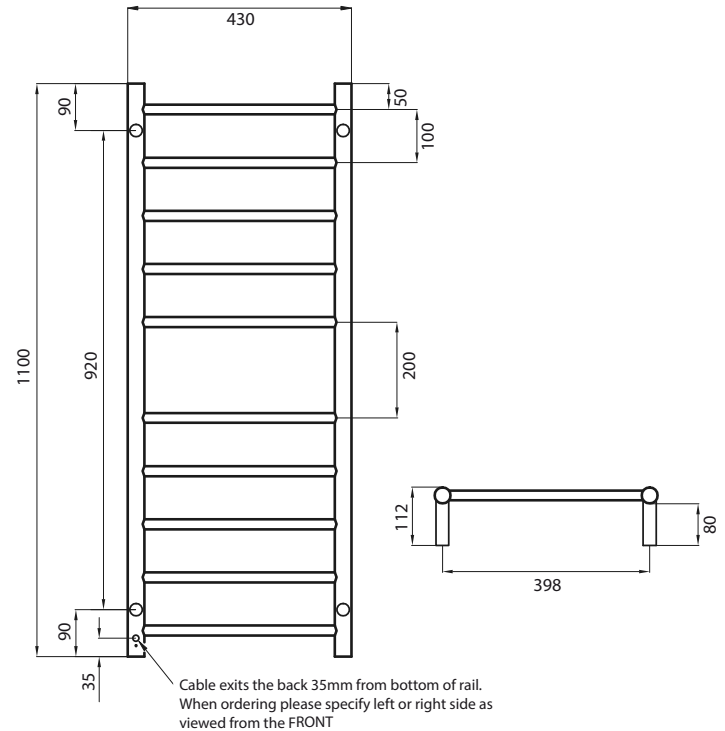

## RTR430 – 240V

ALL FINISHES MANUFACTURED FROM 304 GRADE STAINLESS STEEL  
 IP55 RATED (COLOURED FINISHES ARE IP54 RATED)  
 ALL TOWEL RAILS AVAILABLE WITH EITHER BOTTOM LEFT OR RIGHT OUTPUT  
 ALL STANDARD RAILS ARE DUAL PURPOSE, OFFERING A PLUG AS STANDARD, BUT PACK CONTAINS A HARD WIRING KIT  
 CAN BE MOUNTED UPSIDE DOWN  
 10 YEAR WARRANTY FOR CONSTRUCTION / HEATING ELEMENT  
 COATING ON COLOURED RAILS ARE COVERED BY A 2 YEAR WARRANTY

### FEATURES

- Round bar / Height 1100mm / 10 bars with a central gap / 80W (Black rail 115W)
- Standard model is 240V / IP55 rated
- Vertical bars 32mm diameter
- Horizontal bars 19mm diameter
- 112mm from wall
- Cable length: 1.4m, plug included

### SIZE (MM) FINISH

RTR430LEFT	430x1100	Mirror Polished	
RTR430RIGHT	430x1100	Mirror Polished	
BRU-RTR430LEFT	430x1100	Brushed Satin	
BRU-RTR430RIGHT	430x1100	Brushed Satin	
BRTR430LEFT	430x1100	Matt Black	
BRTR430RIGHT	430x1100	Matt Black	
GMG-RTR430LEFT	430x1100	Gun Metal Grey	
GMG-RTR430RIGHT	430x1100	Gun Metal Grey	
GLD-RTR430LEFT	430x1100	Brushed Gold	
GLD-RTR430RIGHT	430x1100	Brushed Gold	
BN-RTR430LEFT	430x1100	Brushed Nickel	
BN-RTR430RIGHT	430x1100	Brushed Nickel	
WBN-RTR430LEFT	430x1100	Warm Brushed Nickel	
WBN-RTR430RIGHT	430x1100	Warm Brushed Nickel	
CBN-RTR430LEFT	430x1100	Cool Brushed Nickel	
CBN-RTR430RIGHT	430x1100	Cool Brushed Nickel	