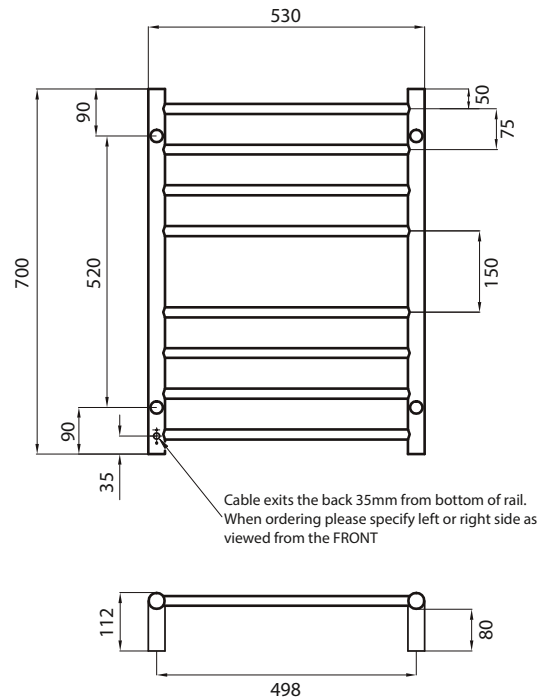

## RTR530 – 240V

ALL FINISHES MANUFACTURED FROM 304 GRADE STAINLESS STEEL  
 IP55 RATED (COLOURED FINISHES ARE IP54 RATED)  
 ALL TOWEL RAILS AVAILABLE WITH EITHER BOTTOM LEFT OR RIGHT OUTPUT  
 ALL STANDARD RAILS ARE DUAL PURPOSE, OFFERING A PLUG AS STANDARD, BUT PACK CONTAINS A HARD WIRING KIT  
 CAN BE MOUNTED UPSIDE DOWN  
 10 YEAR WARRANTY FOR CONSTRUCTION / HEATING ELEMENT  
 COATING ON COLOURED RAILS ARE COVERED BY A 2 YEAR WARRANTY

### FEATURES

- Round bar / Height 700mm / 8 bars with a central gap / 65W (Black rail 110W)
- Standard model is 240V / IP55 rated
- Vertical bars 32mm diameter
- Horizontal bars 19mm diameter
- 112mm from wall
- Cable length: 1.4m, plug included
- To see our range of low voltage (12V) models please refer to our website for the complete range: [radiantheating.com.au](http://radiantheating.com.au)

### SIZE (MM) FINISH

RTR530LEFT	530x700	Mirror Polished	
RTR530RIGHT	530x700	Mirror Polished	
BRU-RTR530LEFT	530x700	Brushed Satin	
BRU-RTR530RIGHT	530x700	Brushed Satin	
BRTR530LEFT	530x700	Matt Black	
BRTR530RIGHT	530x700	Matt Black	
BN-RTR530LEFT	530x700	Brushed Nickel	
BN-RTR530RIGHT	530x700	Brushed Nickel	
WBN-RTR530LEFT	530x700	Warm Brushed Nickel	
WBN-RTR530RIGHT	530x700	Warm Brushed Nickel	
CBN-RTR530LEFT	530x700	Cool Brushed Nickel	
CBN-RTR530RIGHT	530x700	Cool Brushed Nickel	