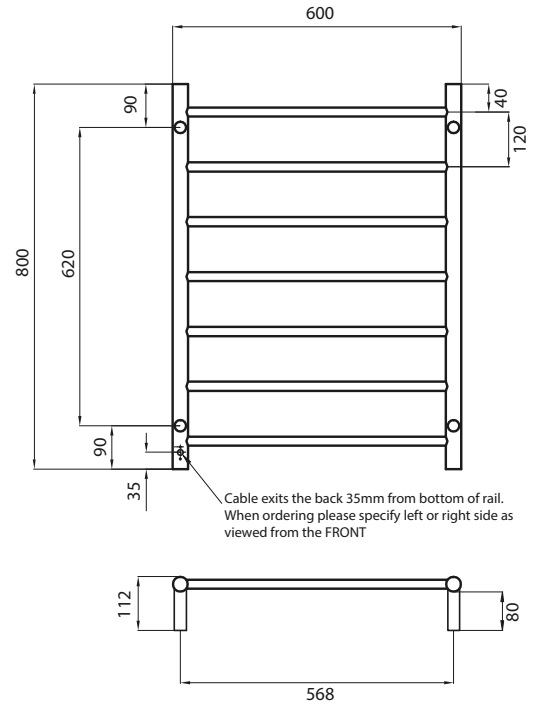

ROUND HEATED

RTR01 – 12V

LOW VOLTAGE 12 VOLT MODEL
 ALL FINISHES MANUFACTURED FROM 304 GRADE STAINLESS STEEL
 ALL TOWEL RAILS AVAILABLE WITH EITHER BOTTOM LEFT OR RIGHT OUTPUT
 CAN BE MOUNTED UPSIDE DOWN
 10 YEAR WARRANTY FOR CONSTRUCTION / HEATING ELEMENT
 COATING ON COLOURED RAILS ARE COVERED BY A 2 YEAR WARRANTY

FEATURES	CODE	SIZE (MM)	FINISH
<ul style="list-style-type: none"> Round bar / Height 800mm / 7 evenly spaced bars / 85W (Black rail 110W) Low voltage 12V / IP55 rated Vertical bars 32mm diameter Horizontal bars 19mm diameter 112mm from wall Cable length: 3m, NO plug, low voltage transformer included <p>Please note: Due to the powder-coated finish of the BLACK rail it takes substantially longer to reach its optimum temperature compared to a standard 240V towel rail. However, it will retain heat for a longer period, offering improved energy efficiency and sustained warmth.</p> <p><i>Due to manufacturing constraints beyond our control, our coloured towel rails may have minor colour variances in different batches, so may be slightly different to the images and colour samples you may have seen.</i></p>	12V-RTR01LEFT	600x800	Mirror Polished 
	12V-RTR01RIGHT	600x800	Mirror Polished 
	12V-BRU-RTR01LEFT	600x800	Brushed Satin 
	12V-BRU-RTR01RIGHT	600x800	Brushed Satin 
	12V-BRTR01LEFT	600x800	Matt Black 
	12V-BRTR01RIGHT	600x800	Matt Black 
	12V-GMG-RTR01LEFT	600x800	Gun Metal Grey 
	12V-GMG-RTR01RIGHT	600x800	Gun Metal Grey 
	12V-BN-RTR01LEFT	600x800	Brushed Nickel 
	12V-BN-RTR01RIGHT	600x800	Brushed Nickel 
	12V-LG-RTR01LEFT	600x800	Light Gold 
	12V-LG-RTR01RIGHT	600x800	Light Gold 