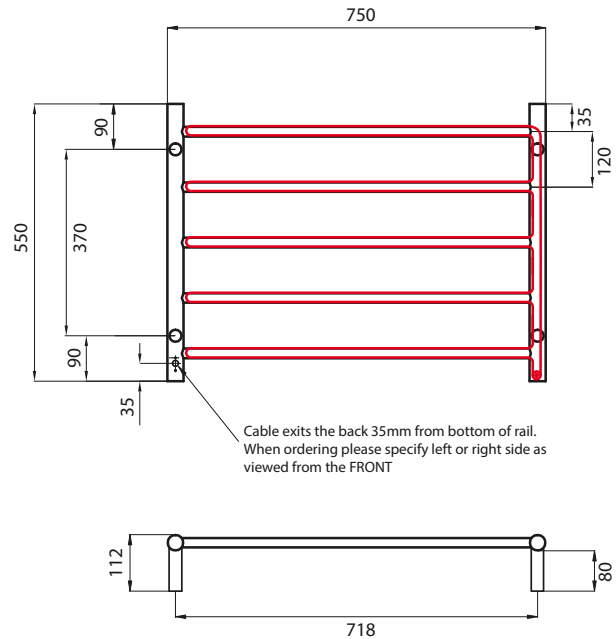

ROUND HEATED

RTR03 – 12V model

LOW VOLTAGE 12 VOLT MODEL
 MIRROR POLISHED AND BRUSHED SATIN
 MANUFACTURED FROM 304 GRADE
 STAINLESS STEEL
 COLOURED FINISHES MANUFACTURED
 FROM 201 GRADE STAINLESS STEEL
 ALL TOWEL RAILS AVAILABLE WITH EITHER
 BOTTOM LEFT OR RIGHT OUTPUT
 CAN BE MOUNTED UPSIDE DOWN
 10 YEAR WARRANTY FOR CONSTRUCTION /
 HEATING ELEMENT
 COATING ON COLOURED RAILS ARE
 COVERED BY A 2 YEAR WARRANTY

FEATURES

- Round bar / Height 550mm / 5 evenly spaced bars / 75W
- Low voltage 12V / IP55 rated
- Vertical bars 32mm diameter
- Horizontal bars 19mm diameter
- 112mm from wall
- Cable length: 3m, NO plug, low voltage transformer included

CODE

SIZE (MM) FINISH

12V-RTR03LEFT	750x550	Polished	
12V-RTR03RIGHT	750x550	Polished	

12v ladders are manufactured using individual elements so one of the vertical bars is not heated, however this does not affect the rails ability to warm/dry a towel as all horizontal bars are fully heated.