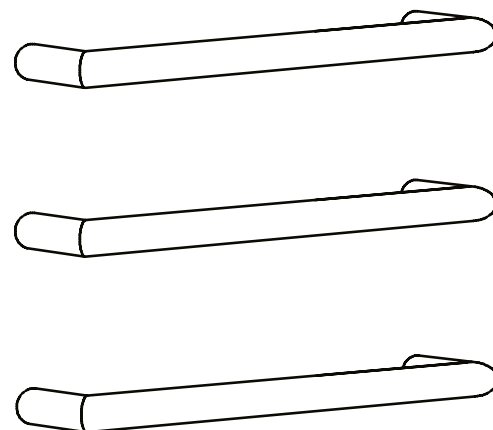

SINGLE HEATED

SBRTR – 650 / 800

MIRROR POLISHED AND BRUSHED SATIN
 MANUFACTURED FROM 304 GRADE STAINLESS STEEL
 COLOURED FINISHES MANUFACTURED FROM 201 GRADE
 STAINLESS STEEL
 IP55 RATED
 10 YEAR WARRANTY FOR CONSTRUCTION / HEATING ELEMENT
 COATING ON COLOURED RAILS ARE COVERED BY A 2
 YEAR WARRANTY

If **heating** the single towel rails you will need to purchase the items below:

CODE	SPECIFICATIONS
TTR300	70/105 watt transformer for up to 4 rails (not required if installing as non-heated)
SB-FIX	Single bar fixing rail (not required if installing as non-heated) for up to 4 rails

FEATURES	CODE	WATT	SIZE (MM)	FINISH	
• Single round bar / 12V	SBRTR-650	15W	90x650	Polished	
• Heated	SBRTR-800	18W	90x800	Polished	
• Available in various widths: 650, 800	BRU-SBRTR-650	15W	90x650	Brushed Satin	
	BRU-SBRTR-800	18W	90x800	Brushed Satin	
• 32mm diameter	BSBTR-650	20W	90x650	Matt Black	
• Distance from the wall: 90mm	BSBTR-800	22W	90x800	Matt Black	
• Width between fixing holes: (650) = 618mm (800) = 768mm	GMG-SBRTR-650	15W	90x650	Gun Metal Grey	
	GMG-SBRTR-800	18W	90x800	Gun Metal Grey	
	GLD-SBRTR-650	15W	90x650	Brushed Gold	
	GLD-SBRTR-800	18W	90x800	Brushed Gold	
Please note: Due to manufacturing constraints beyond our control, our coloured towel rails may have minor colour variances in different batches, so may be slightly different to the images and colour samples you may have seen.	BN-SBRTR-650	15W	90x650	Brushed Nickel	
	BN-SBRTR-800	18W	90x800	Brushed Nickel	
	LG-SBRTR-650	15W	90x650	Light Gold	
	LG-SBRTR-800	18W	90x800	Light Gold	
	CH-SBRTR-650	15W	90x650	Champagne	
	WBN-SBRTR-650	15W	90x650	Warm Brushed Nickel	